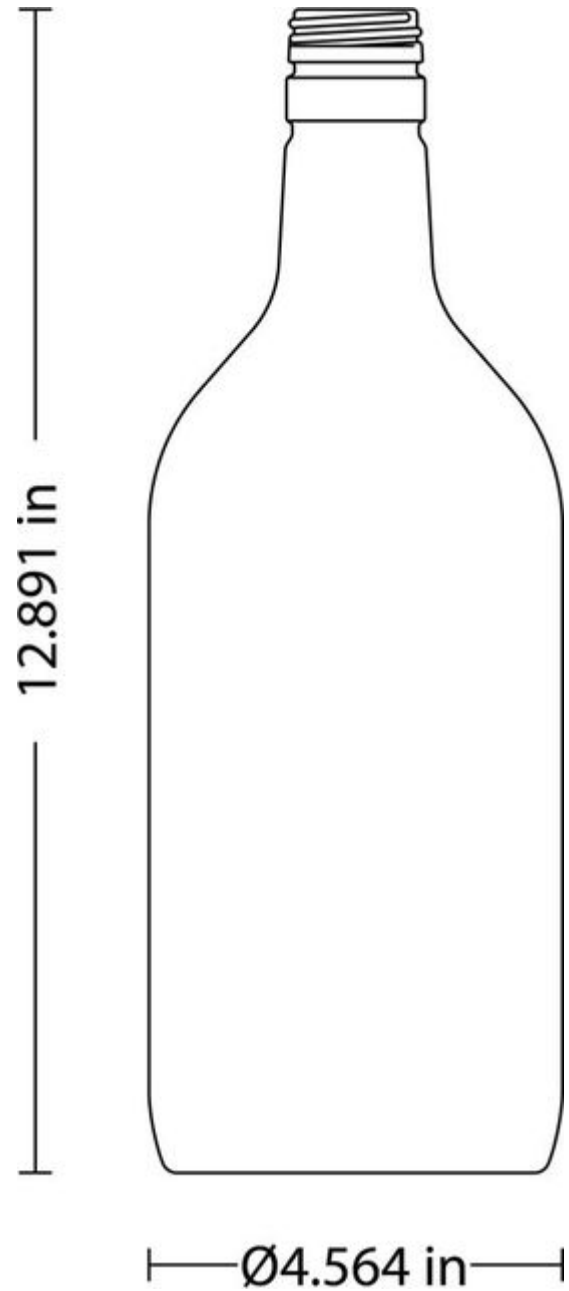

BECKER
VINEYARD

2016

*Reserve
Merlot*

TEXAS

ALCOHOL 14.5% VOL

WINES
COLLECTION

BORDEAUX

Bordeaux bottles distinguish themselves through a tall profile and a quick, curved shoulder. The appeal is serious and arguably the most recognizable bottle type, reflecting the same unique character of the wine itself.

FLINT
F3500193

W-I403

AVAILABLE COLORS

Flint

TECHNICAL SPECIFICATIONS

Product code	500193
Capacity	67.628 oz / 2000.00 ml
Brimfull capacity	69.173 oz / 2045.70 ml
Height	12.891 in / 327.42 mm
Diameter	4.564 in / 115.93 mm
Fill point	3.898 in / 99.00 mm
Shape	Round
Finish	38-1620
Label protection	No
Refillable	No
Weight	20.500 oz / 581.17 g
Mold	W-1403